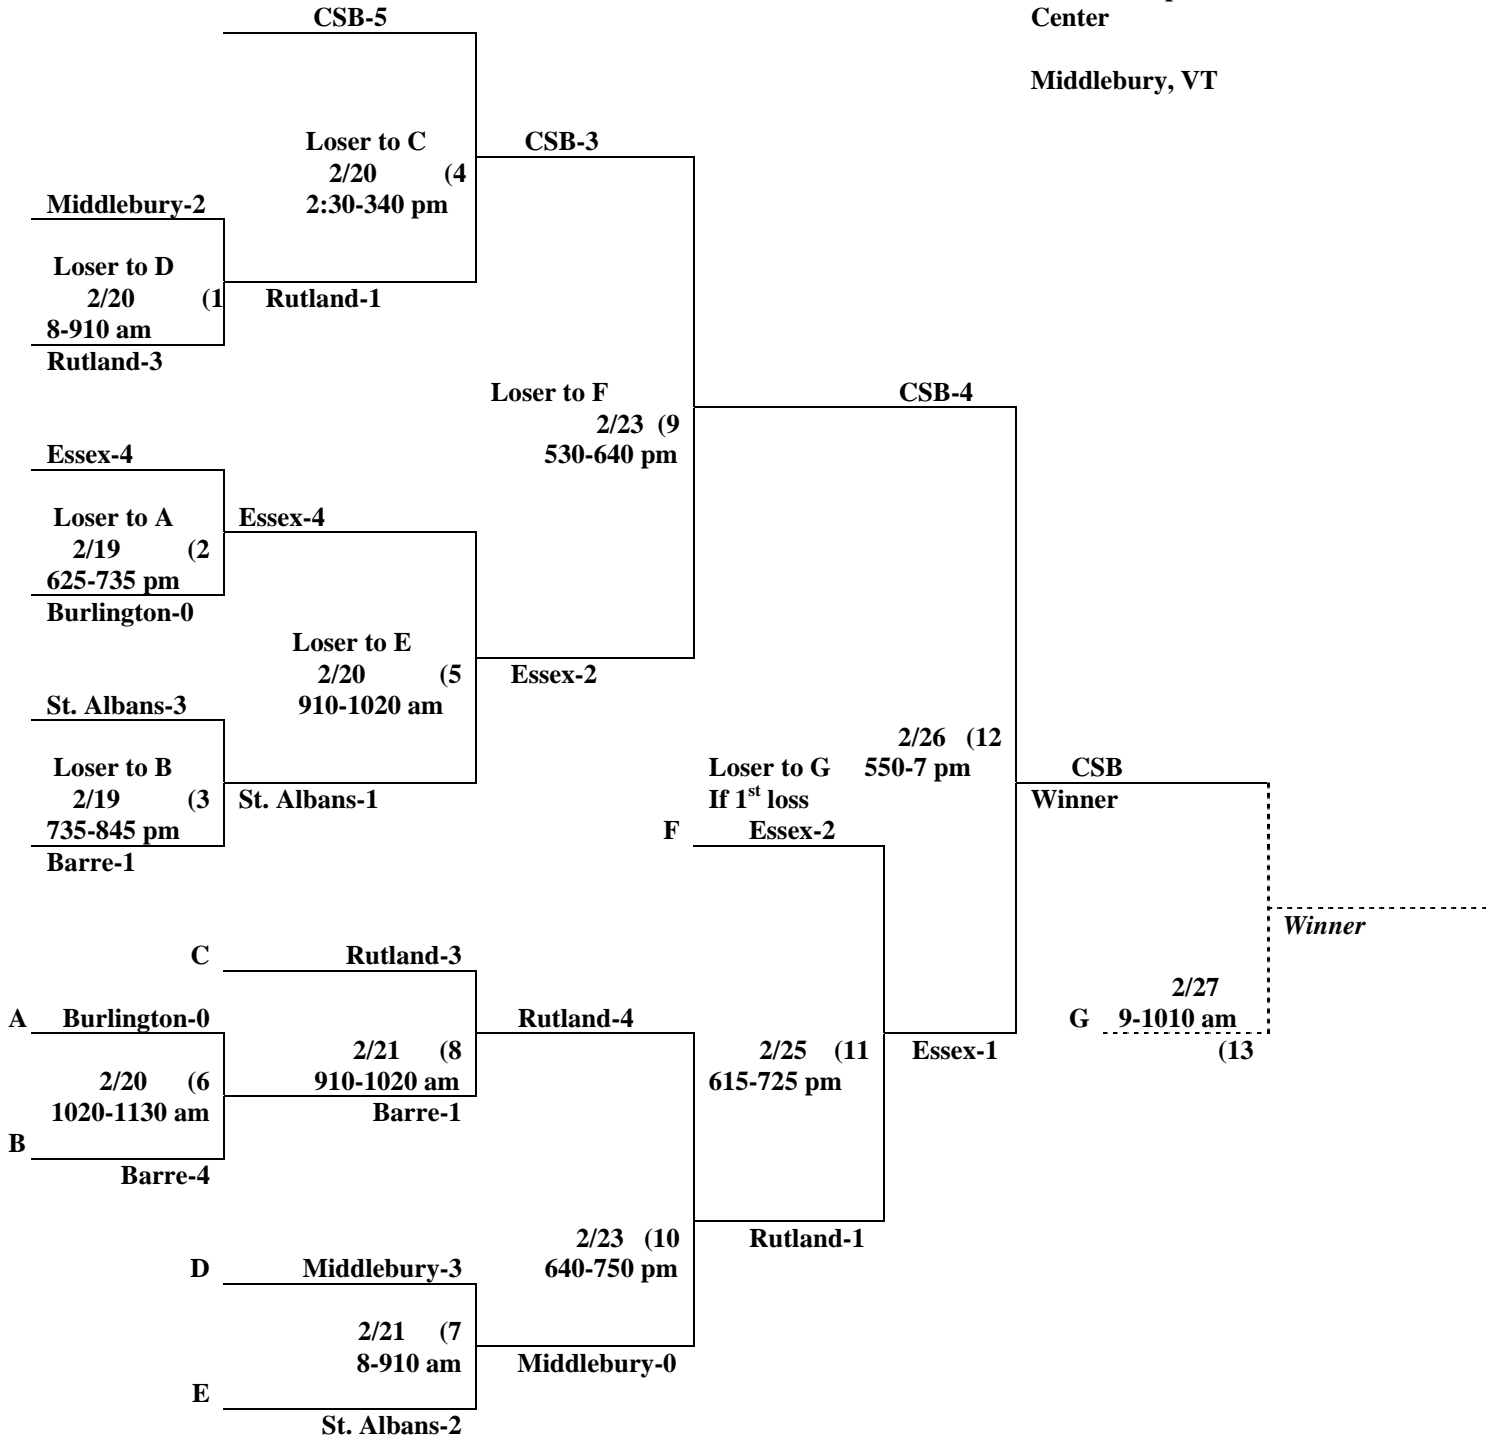

Teams on bottom
Are home

Winners
Bracket

2010 Squirt A State
Tournament

Memorial Sports
Center

Middlebury, VT

Losers
Bracket